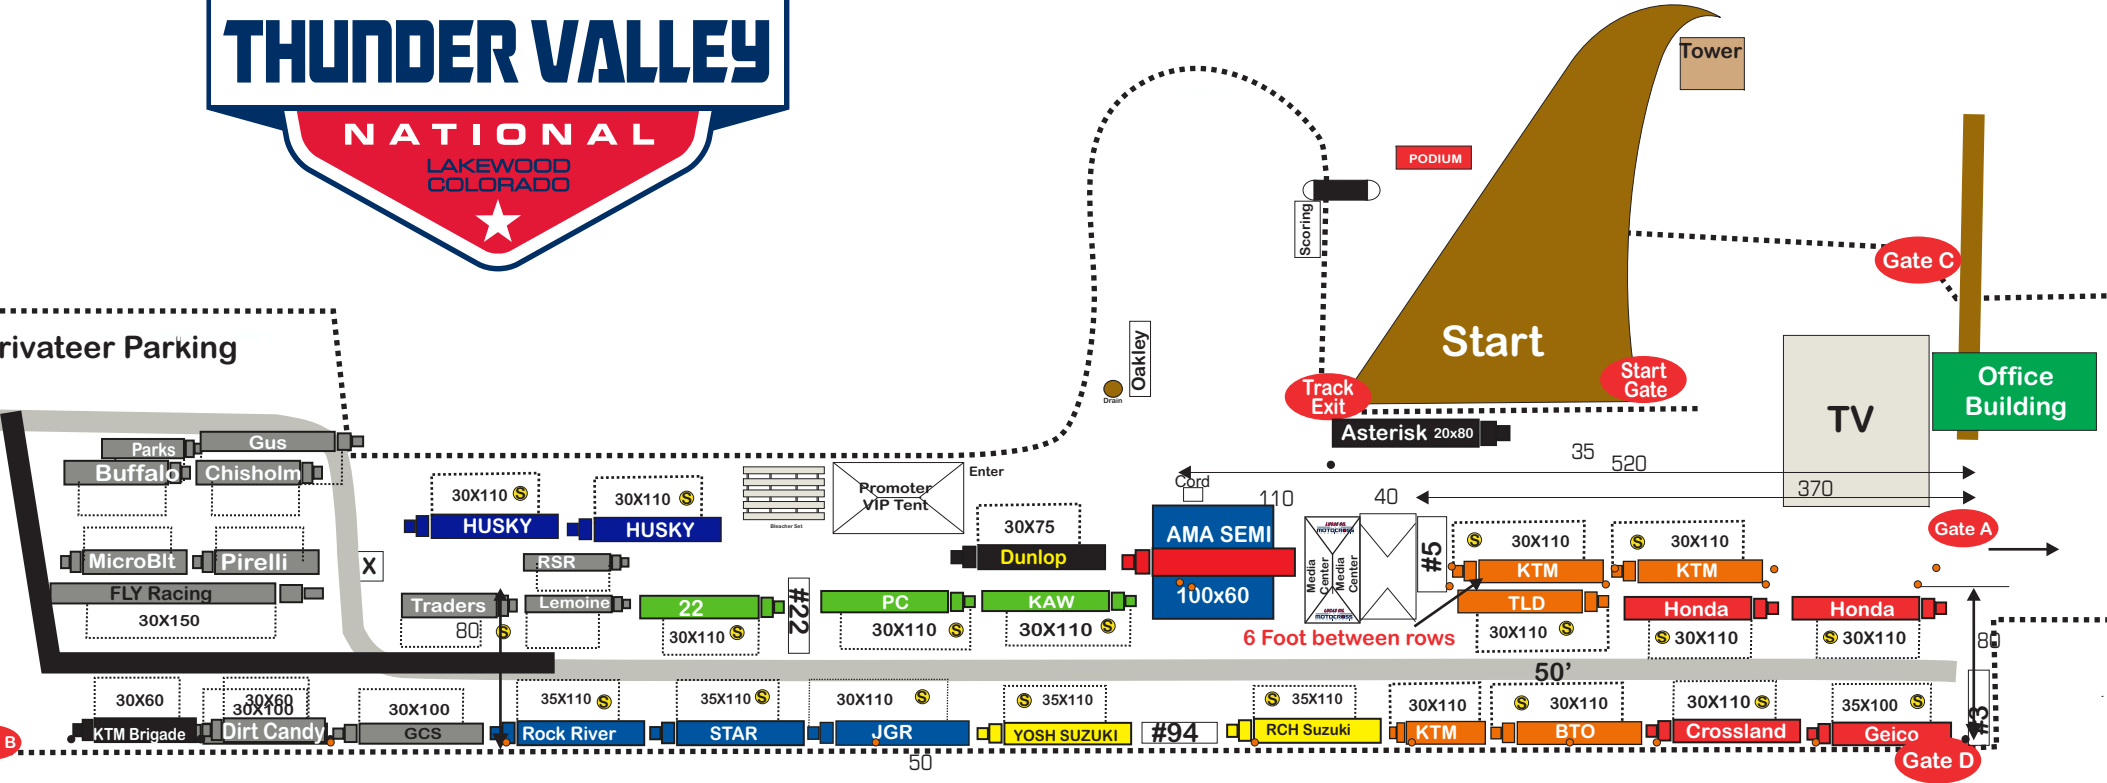

# 2015 Thunder Valley Paddock Parking

Will Call - 1/4 Mile on Left

## Gate A

1. KTM
2. KTM
3. LYON
4. GCS
5. Rock River
6. Husky
7. Husky
8. Star
9. JGR
10. Yosh

11. RCH
12. KTM
13. BTO
14. Crossland
15. Geico

## Gate B

1. Honda
2. Honda
3. TLD
3. Kawasaki
4. PC
5. Two Two
6. Lemoine

7. RSR
8. Traders
9. Pirelli
10. Microblt
11. Chisholm
12. Buffalo