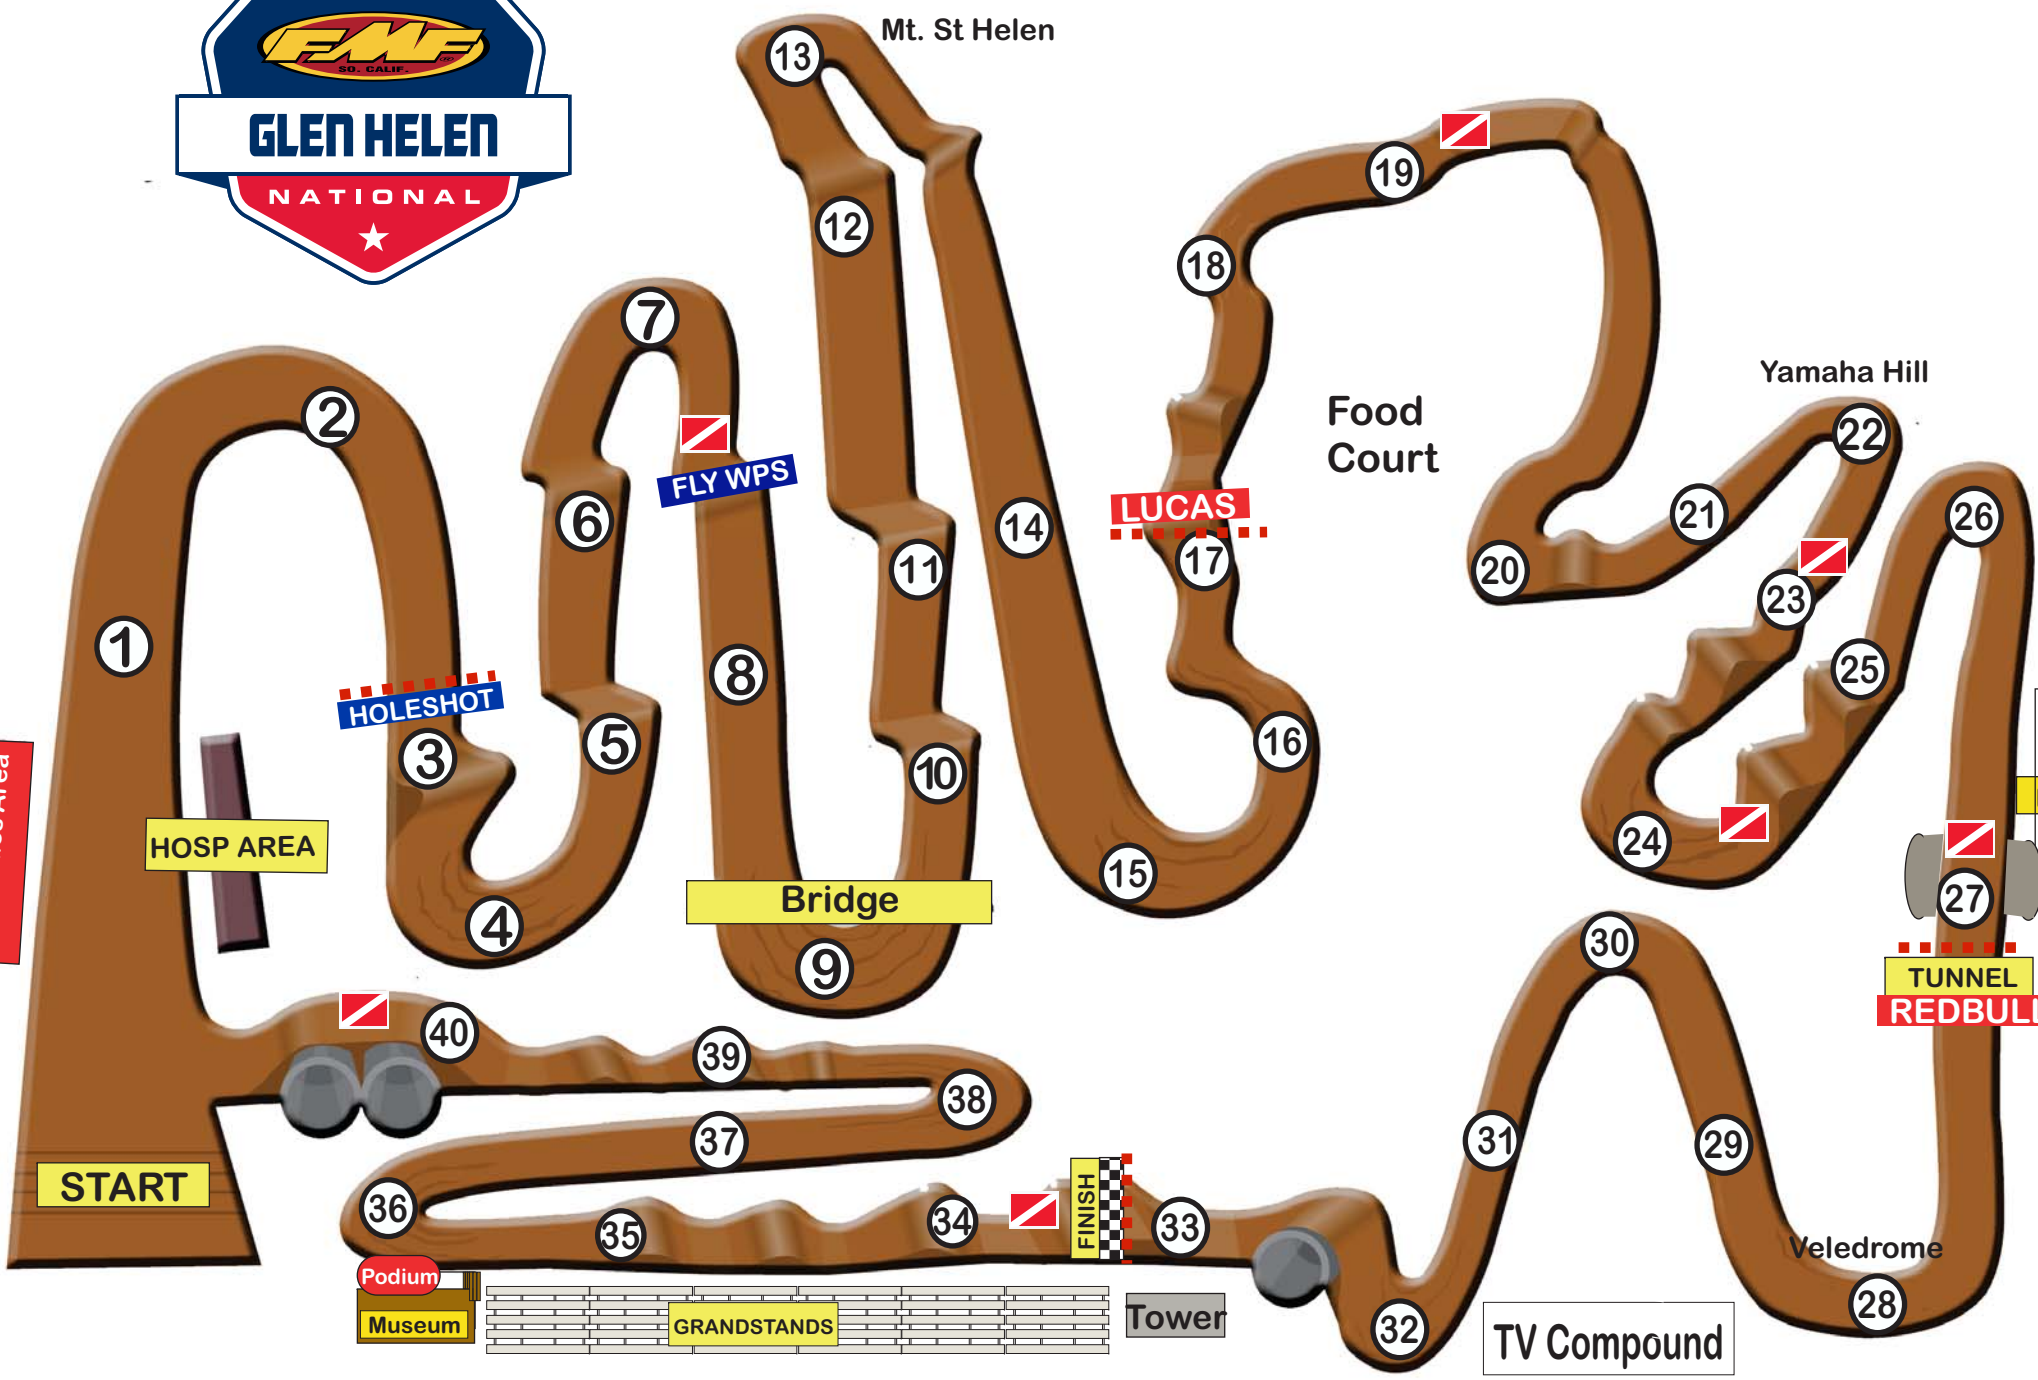

Mechanics Area

Mt. St Helen

Food Court

Yamaha Hill

TUNNEL REDBULL

Veledrome

TV Compound

START

FINISH

Bridge

Tower

GRANDSTANDS

Podium
Museum

TUNNEL REDBULL