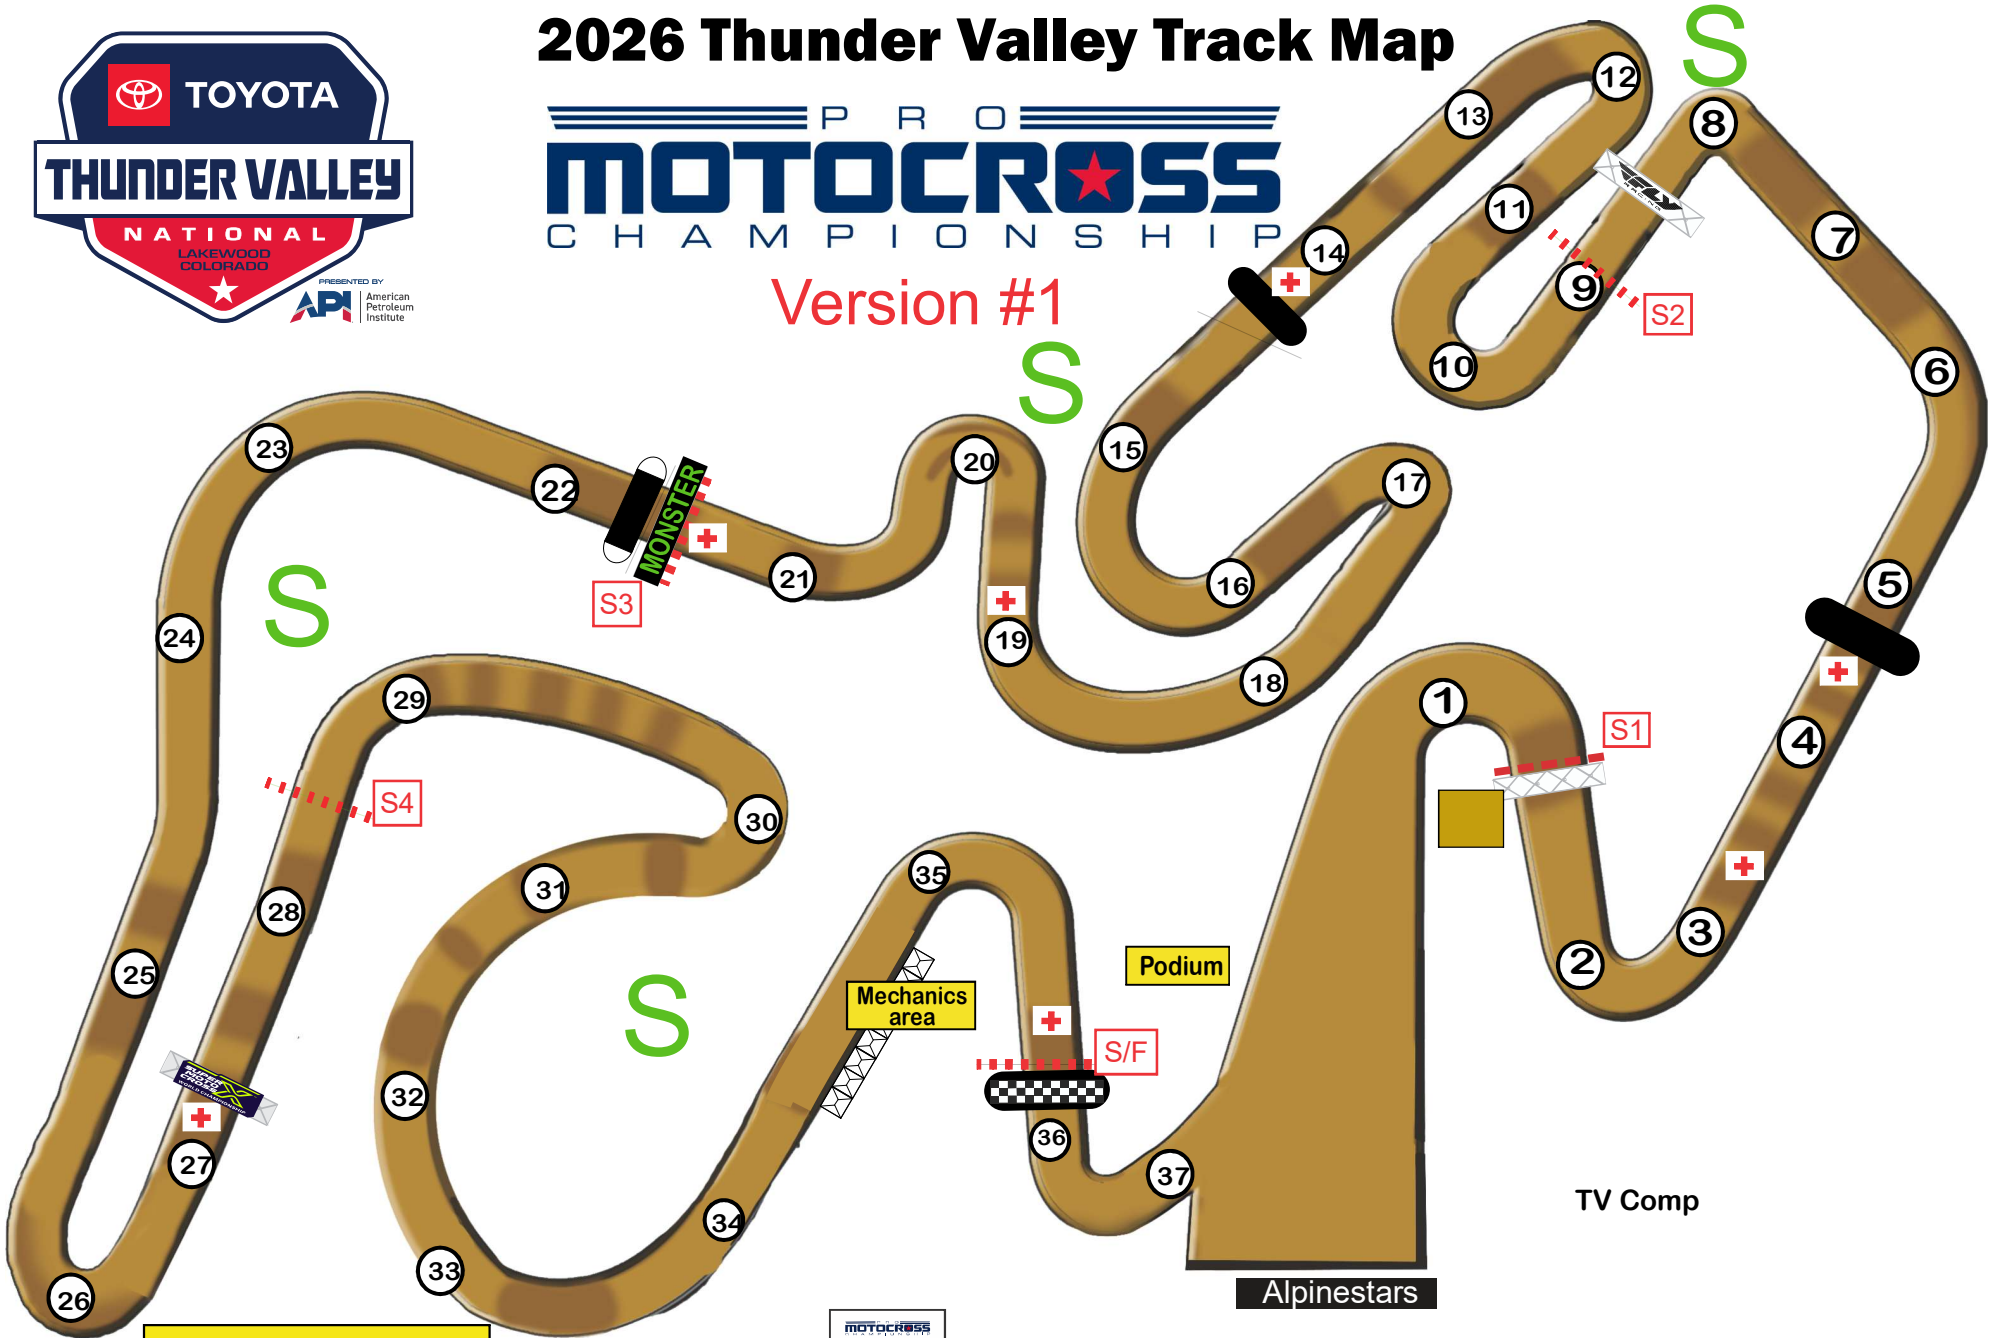

# 2026 Thunder Valley Track Map

PRO  
**MOTOCROSS**  
 CHAMPIONSHIP

Version #1

Track Length - 1.24 Miles  
 Elevation - 6182  
 Timing Loop   
 Safety Flag