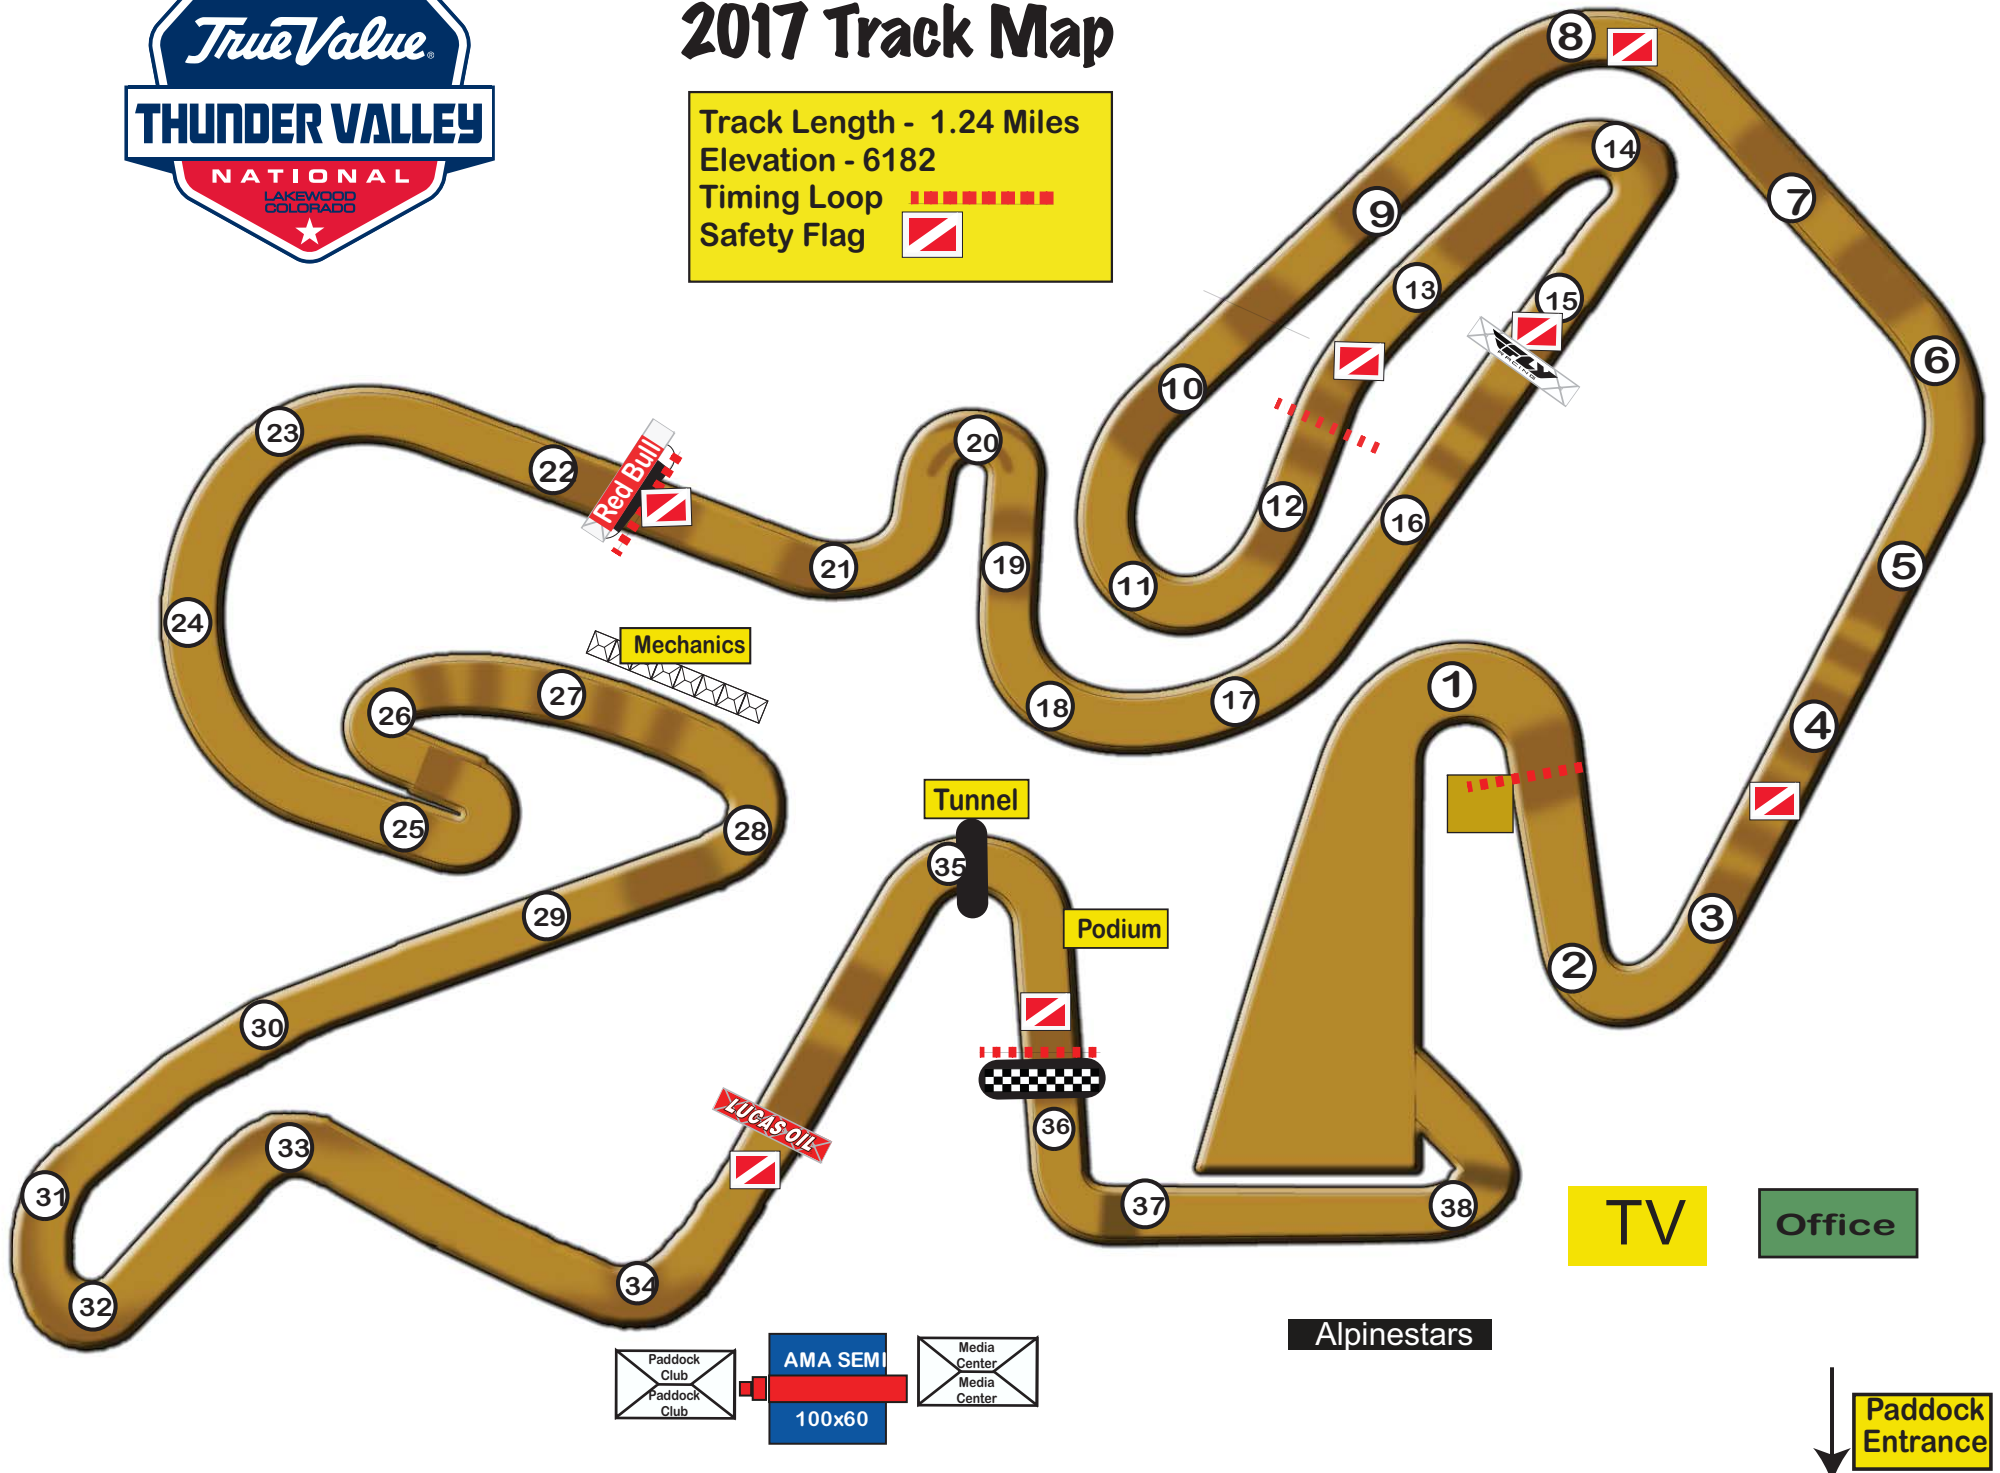

# 2017 Track Map

Track Length - 1.24 Miles  
Elevation - 6182  
Timing Loop   
Safety Flag

Alpinestars