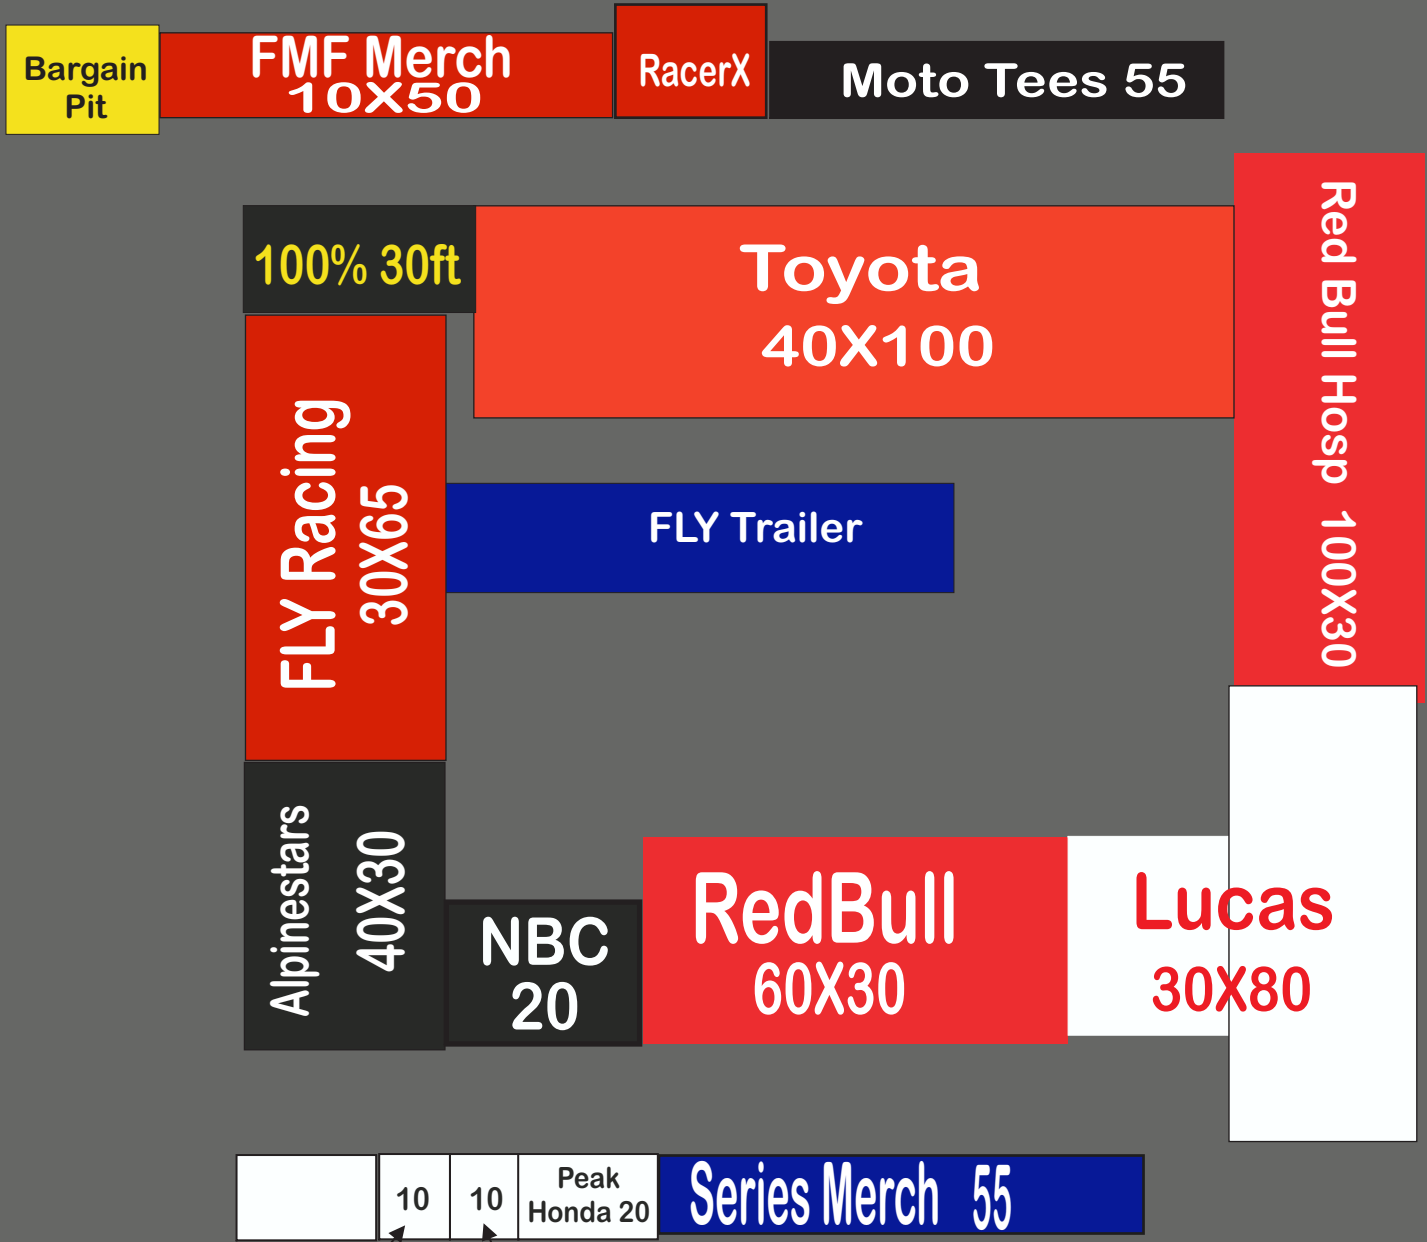

Thunder Valley Sponsor Village

Garmin	30
SUN KTM	20X20
Pivot Works	10
Silent	10
MX Mounts	10
Motoroost	10
	10
	10

Alta T-Wrench