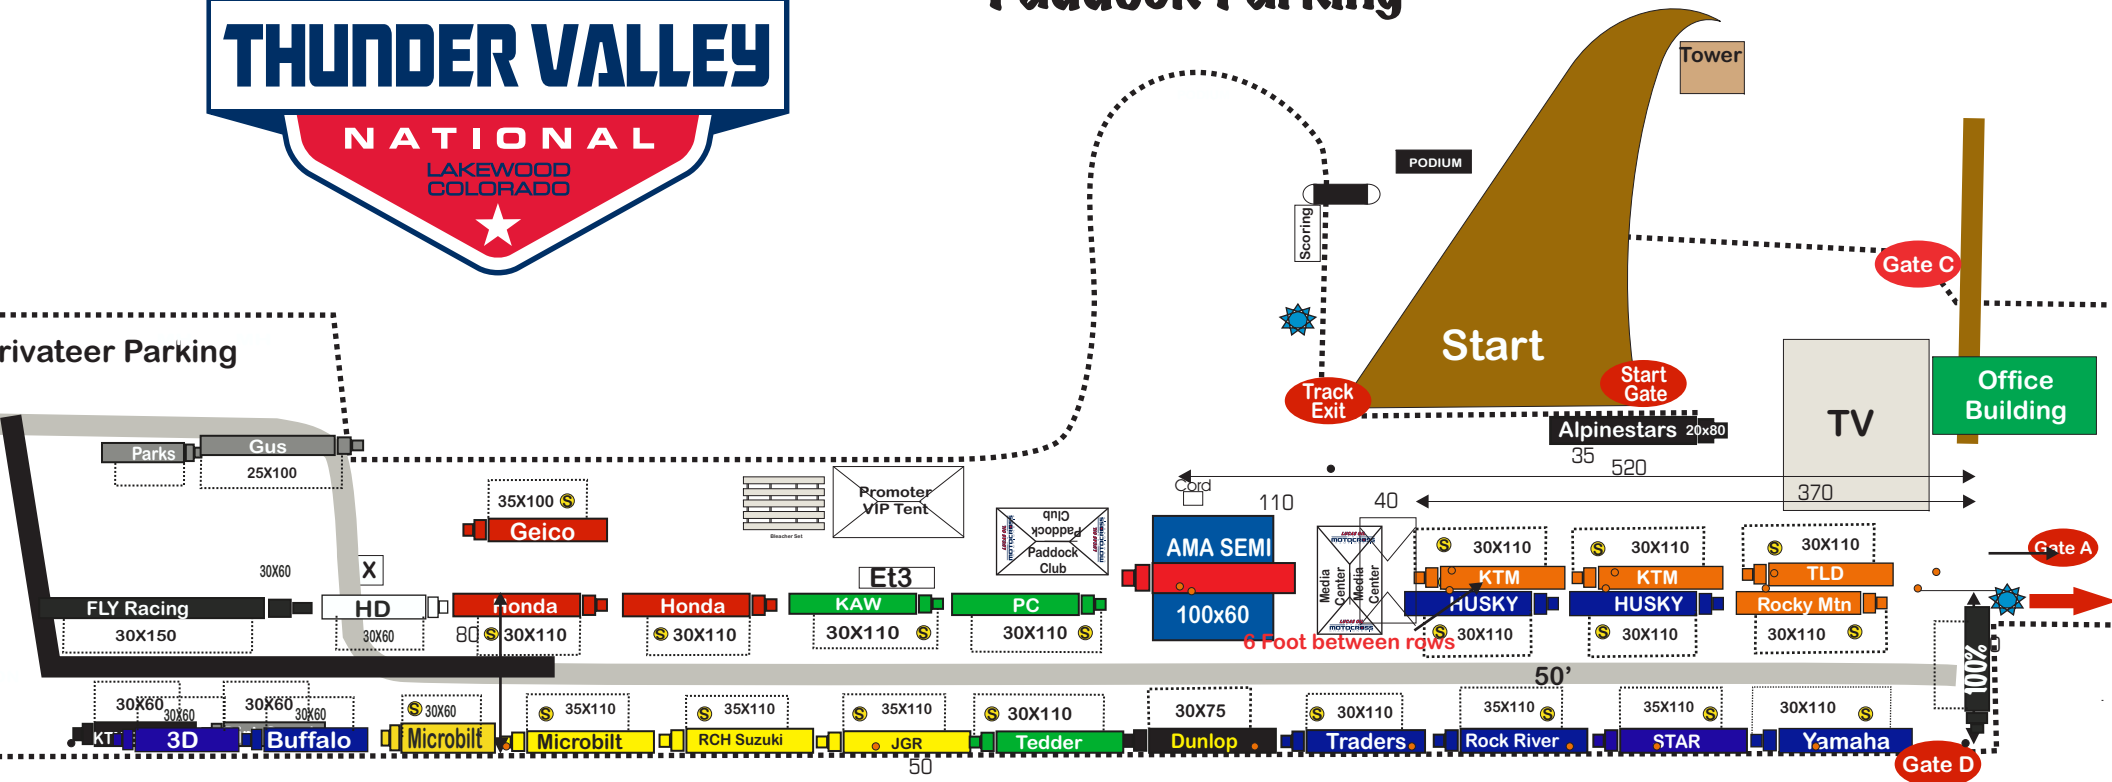

# 2017 Thunder Valley Paddock Parking

Will Call - 1/4 Mile on Left

## Gate A

1. Rocky Mtn
2. Geico
3. Ride 365
4. Traders
5. Husky
6. Husky
7. TLD
8. MS Suzuki
9. RCH
10. Yosh

11. Rock River
12. Star
13. JGR

## Gate B

1. BTO
2. KTM
3. KTM
3. Kawasaki
4. PC
5. Honda
6. Honda

7. RSR
8. Buffalo
9. IB Corp
10. Micro Bilt
11. 3D Racing
12. GCS Racing