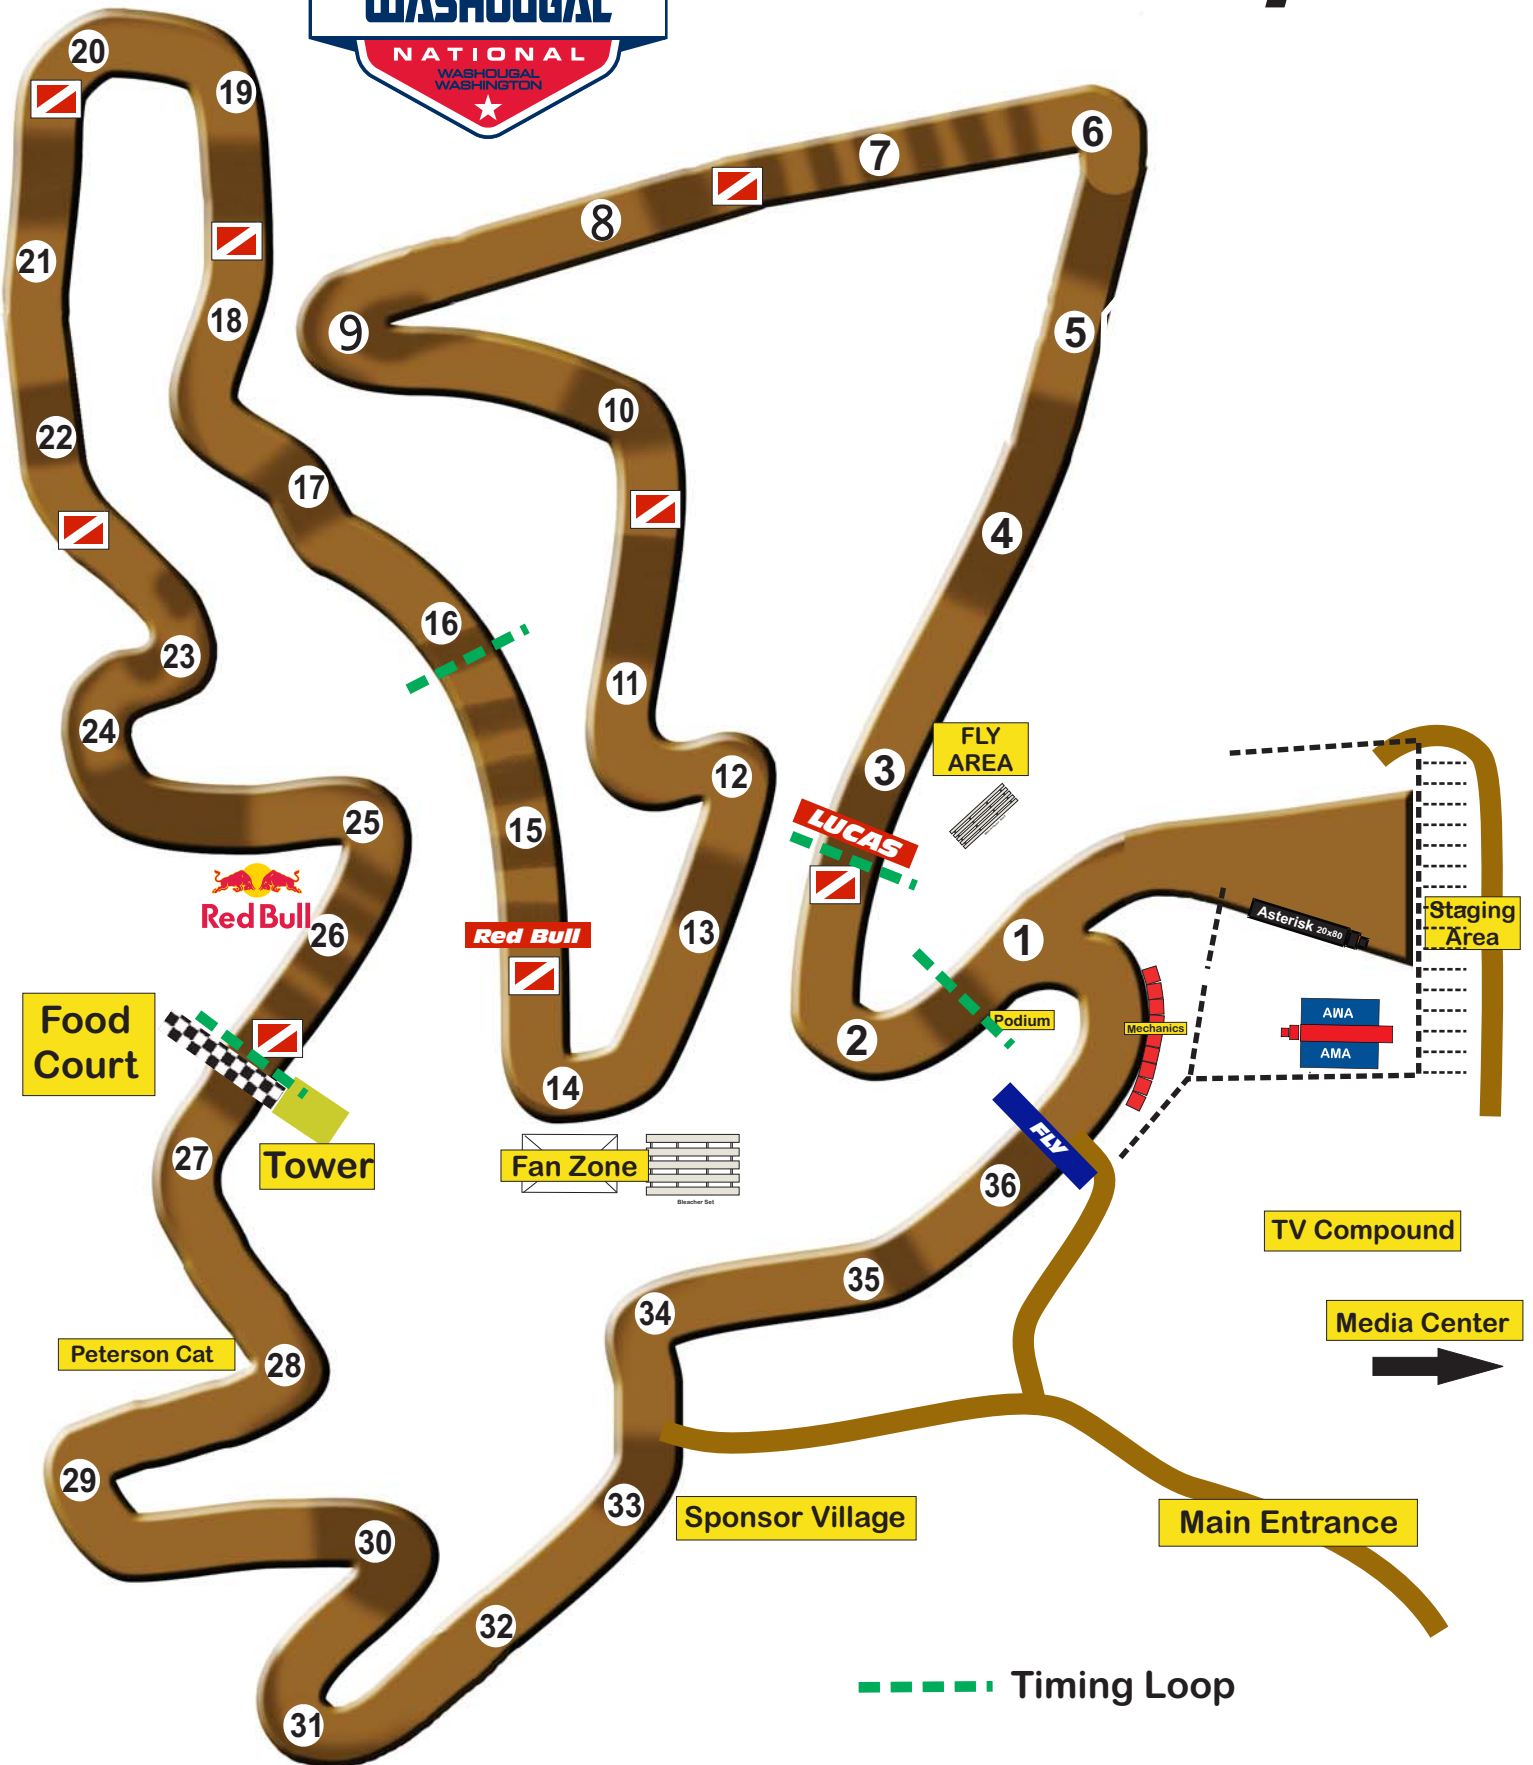

2016 Washougal Track Map

--- Timing Loop