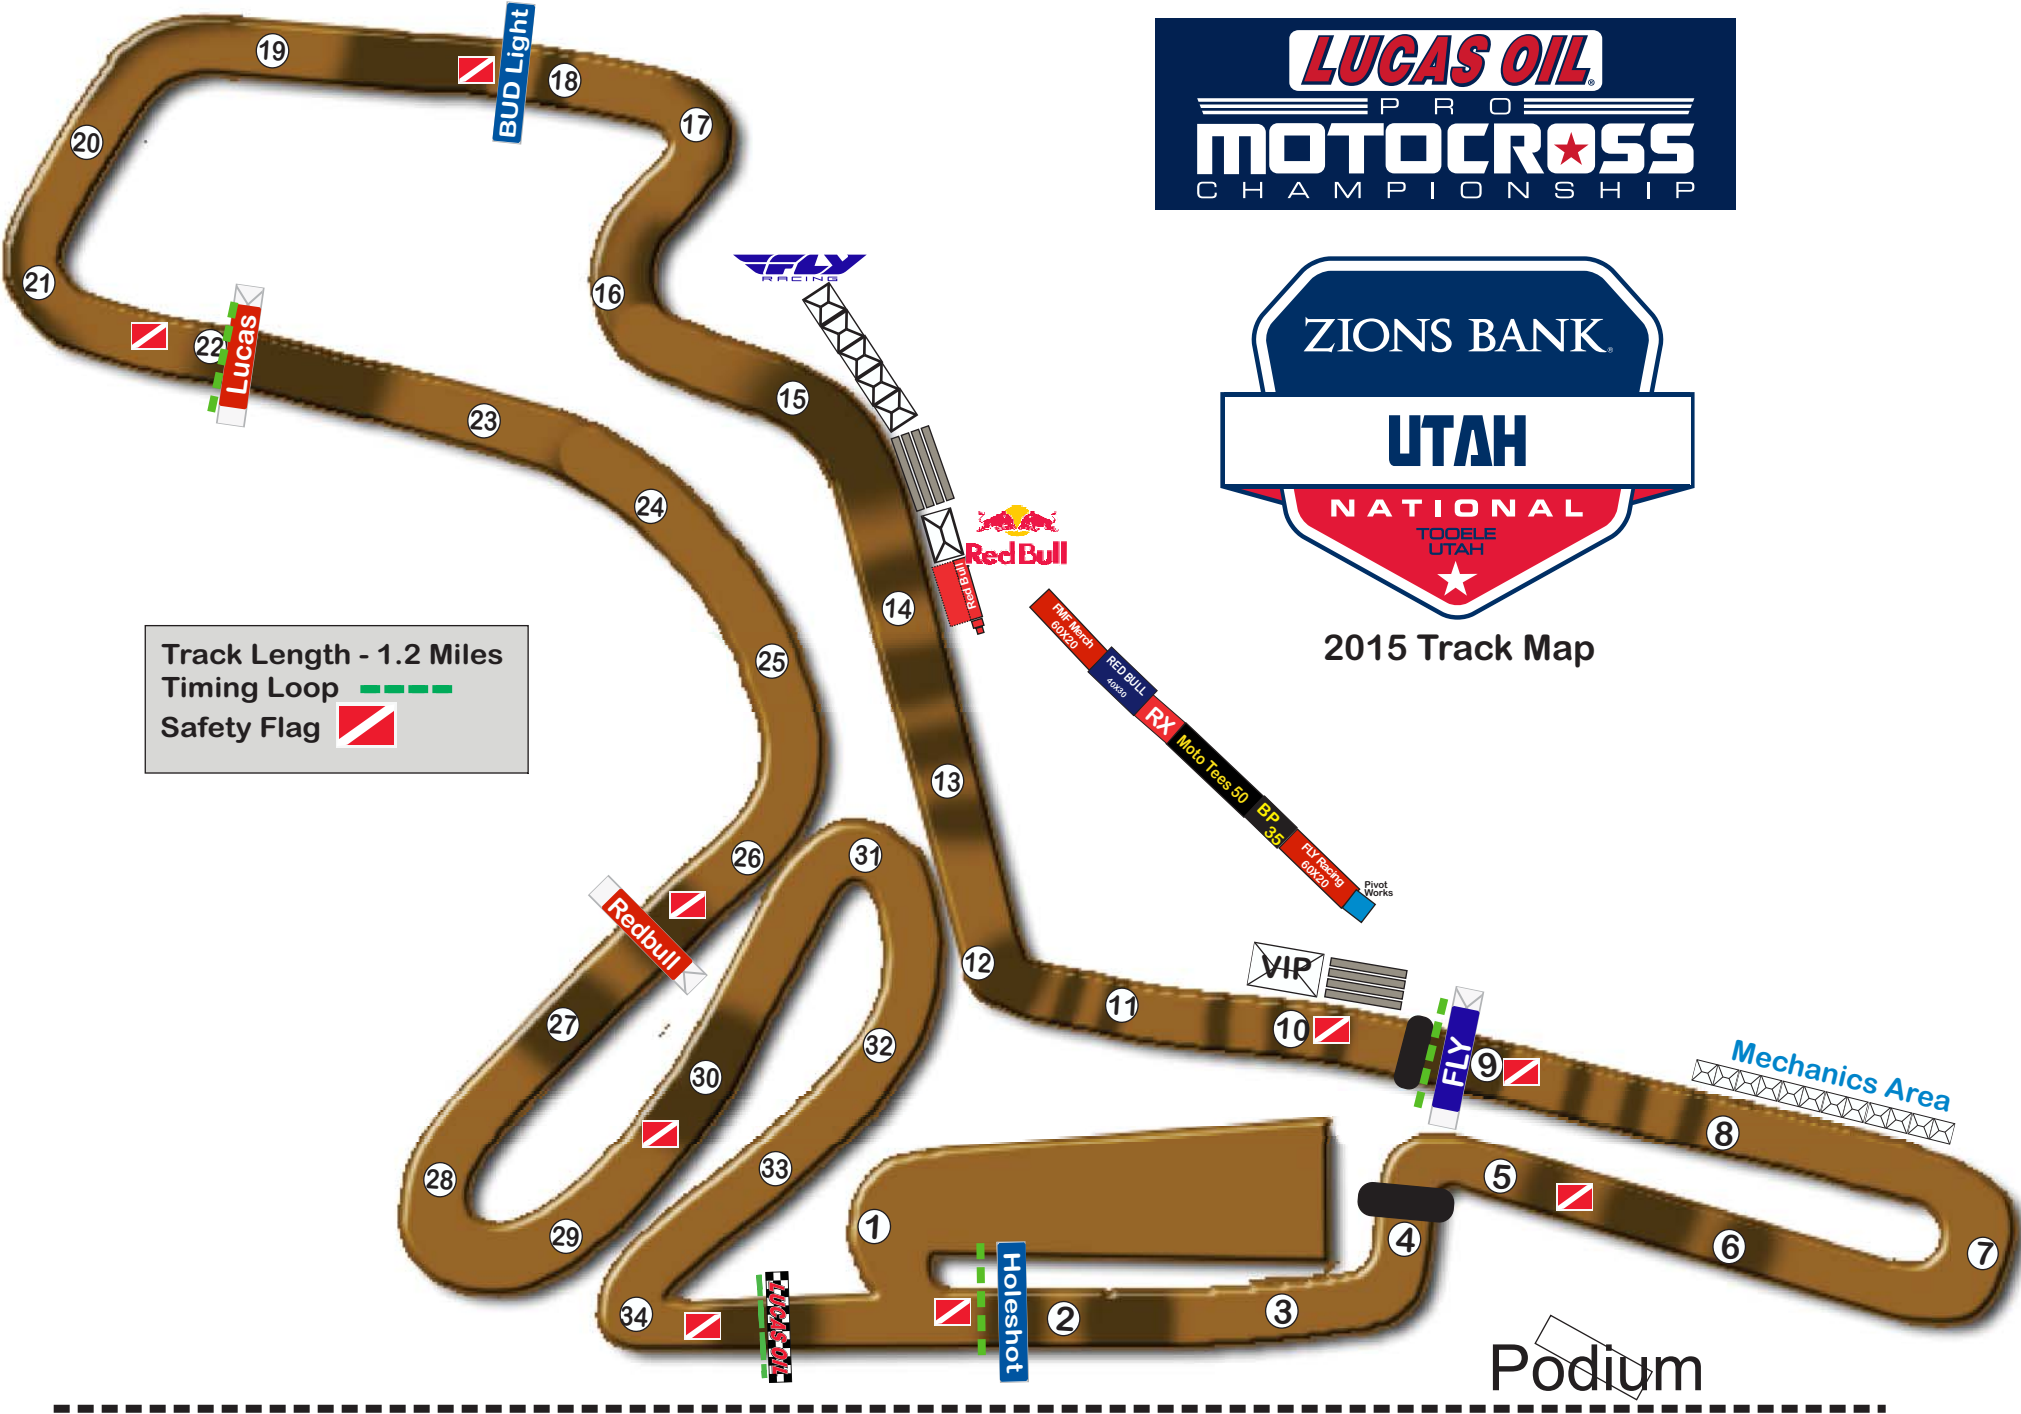

2015 Track Map

Track Length - 1.2 Miles
Timing Loop 
Safety Flag 

Paddock

Podium